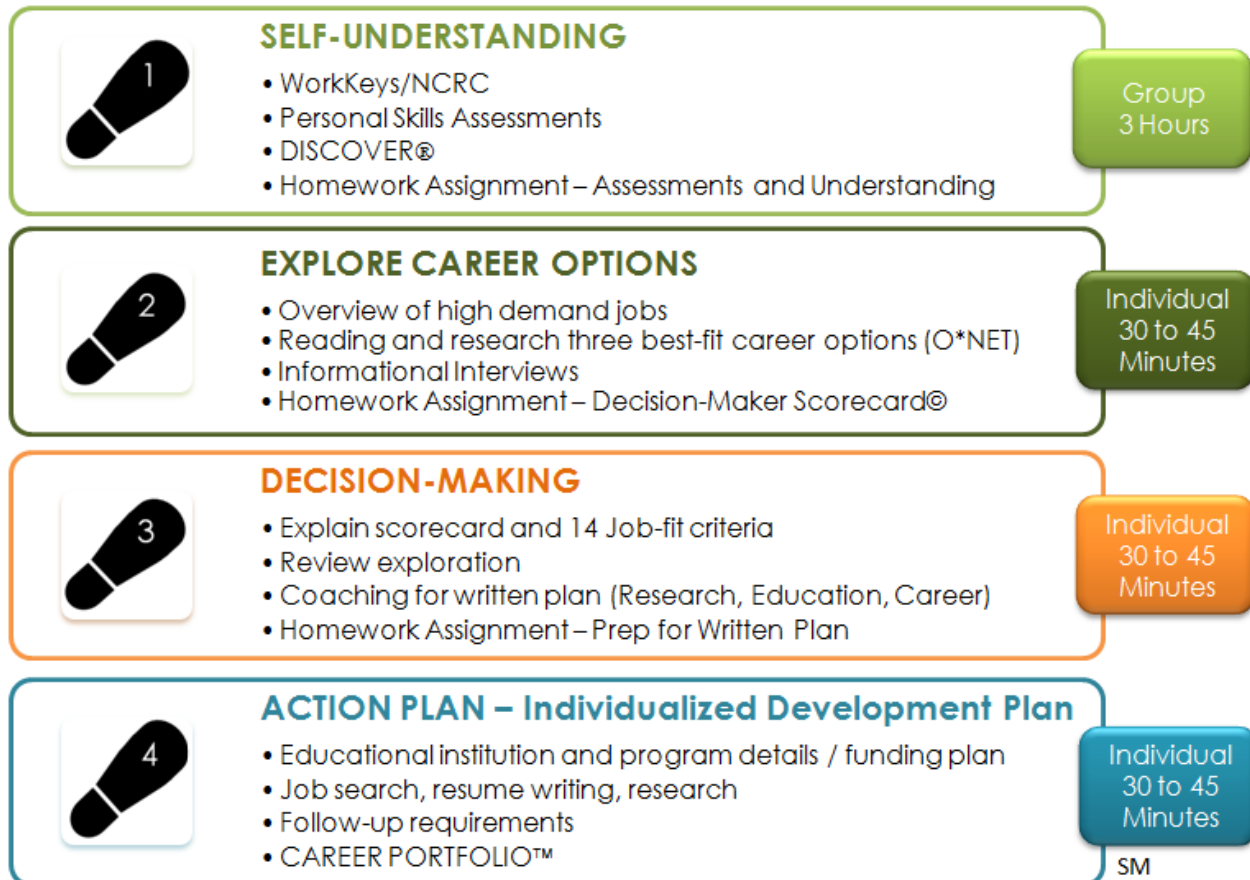

Career Coaching – Session Handout Sheet

www.discoverYOUccc.com coming soon!

State – Wide Career Coaching Model

4 – Step Coaching Process

Career Coaching – Session Handout Sheet

www.discoverYOUccc.com coming soon!

Asset Map

Employer Use Model

National Career Readiness Certificate: A handbook for employers

Employer use options	Credential only	Credential with the WorkKeys system
	Career portfolio	Career coaching portfolio and Certificate of Completion
Essential skills and non-cognitive factors	NCRC Plus Talent	NCRC, Talent and the WorkKeys system
Essential skills only	NCRC	NCRC and the WorkKeys system