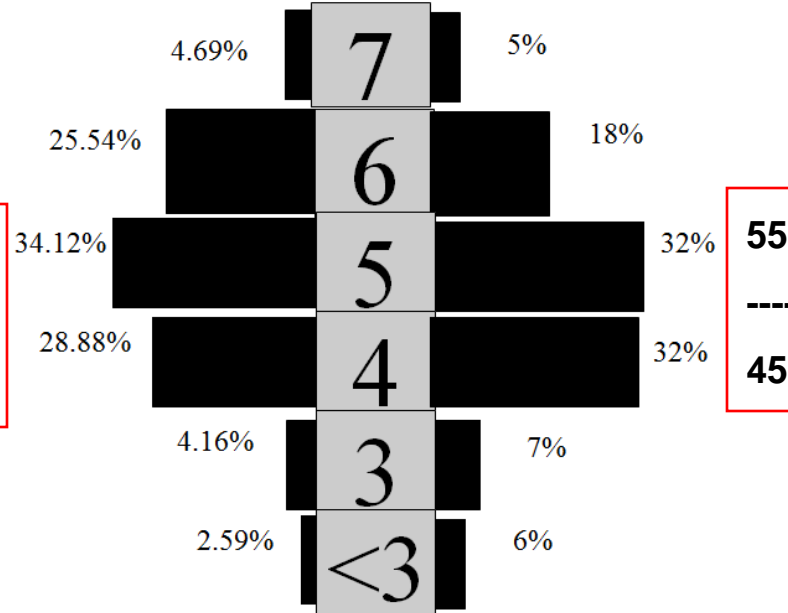

Applied Mathematics

Reading for Information

MME Spring, 2007 Level U.S. Examinees September 2006-August 2007

MME Spring, 2007 Level U.S. Examinees September 2006-August 2007

60%

40%

51% 64%

49% 36%