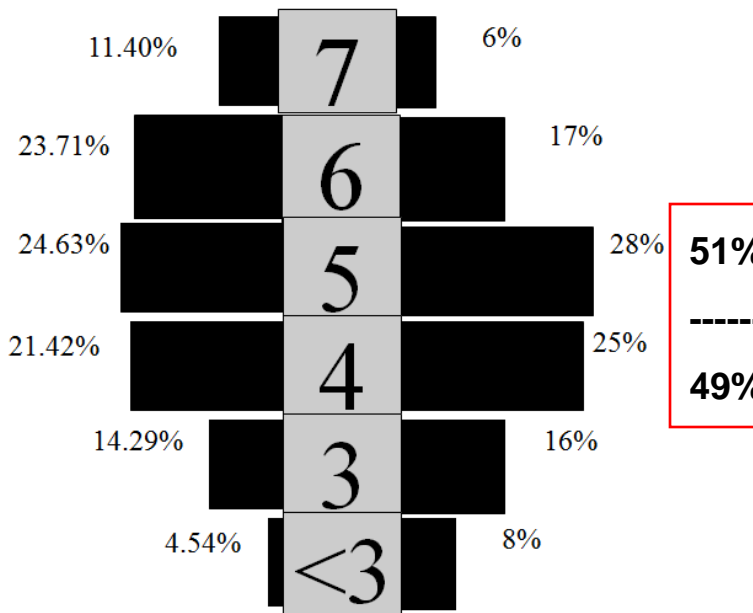

Applied Mathematics

Reading for Information

MME Spring, 2007 Level U.S. Examinees September 2006-August 2007

MME Spring, 2007 Level U.S. Examinees September 2006-August 2007

60%

40%

51% 64%

49% 36%